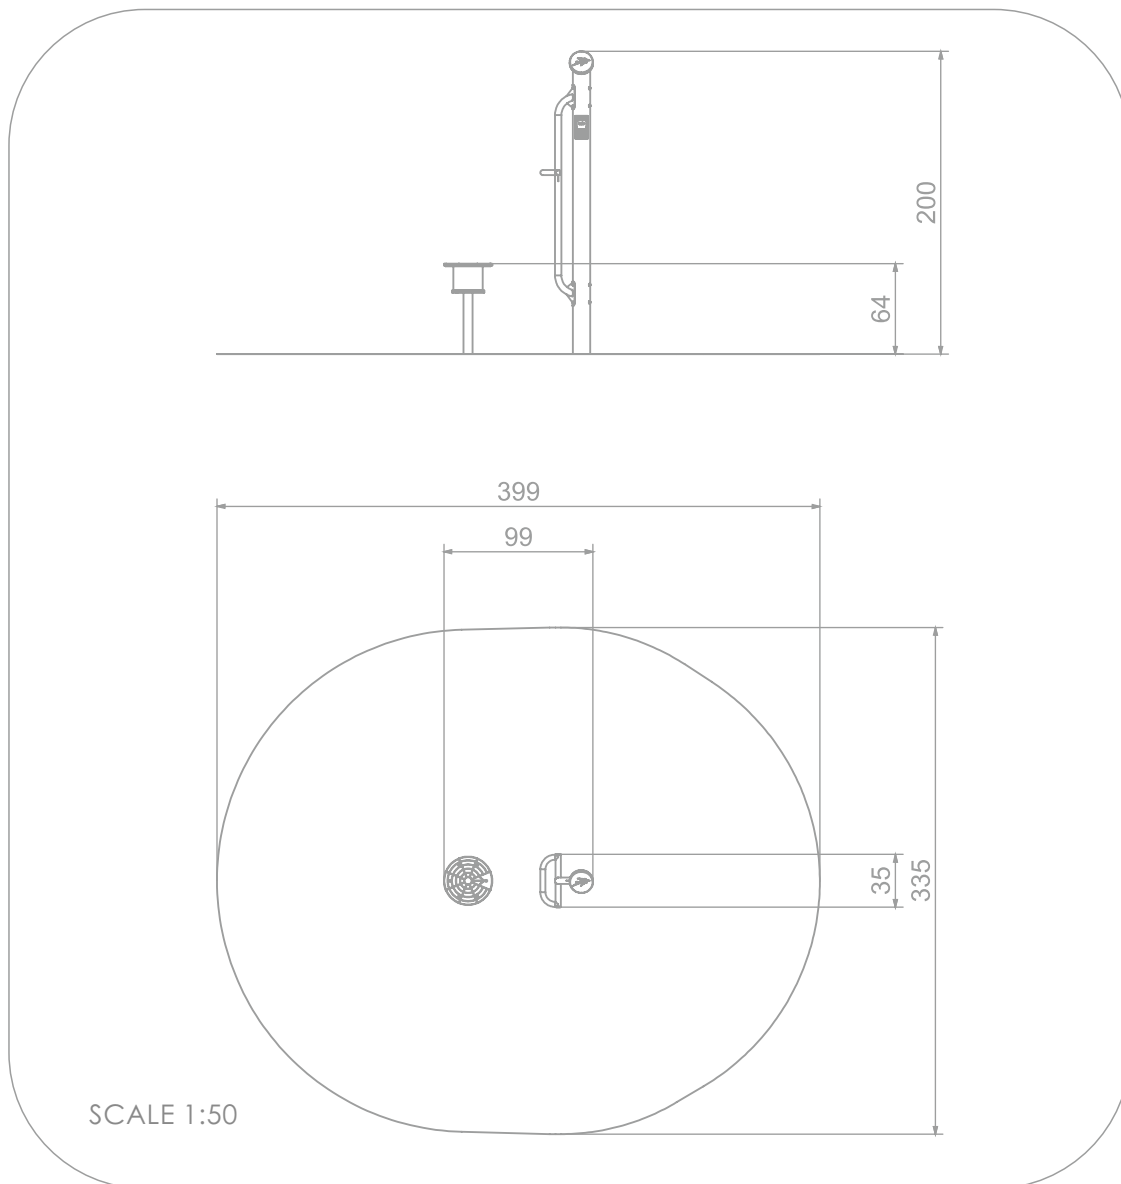

#### INFORMATION ABOUT THE PRODUCT

Dimensions	99 x 35 cm
Safety zone	399 x 335 cm
Safety zone area	11 m <sup>2</sup>
Overall height	200 cm
Free fall height	64 cm
Product complies with EN 1176-1:2017-12	YES
Availability of spare parts	YES

### MATERIALS:

SOLID CONSTRUCTION MADE OF BLACK STEEL S235JR, CLEANED IN THE SANDBLASTING PROCESS

ANTI-SLIP PLATE MADE OF 13 MM HPL

PLATES MADE OF COLOURFUL TRIPLE LAYERED POLYETHYLENE HDPE 15 MM

PLATE MADE OF ANODIZED ALUMINIUM PLACED OF A HANDLE MADE OF POLYAMIDE